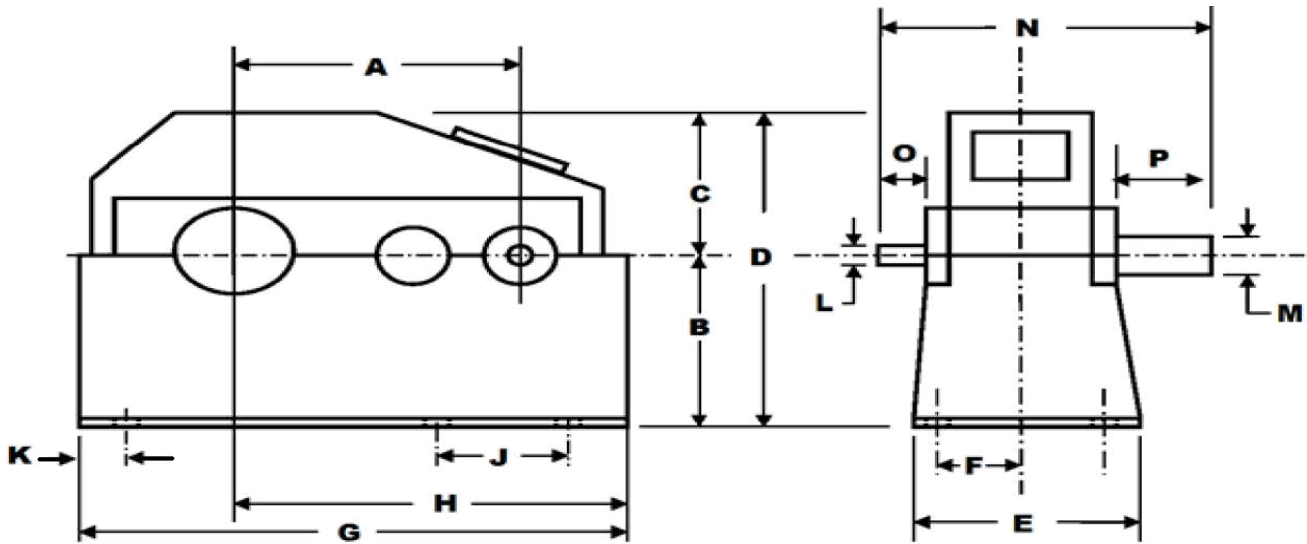

REDUCTION: SINGLE

SERVICE FACTOR: 1.56

TYPE: PARALLEL

GEAR TYPE: HELICAL

BEARING TYPE: ROLLER

WEIGHT: 3800 LBS.

(1725 KG)

A=24.524"

E=25"

J=19.25"

N=42.5"

B=15"

F=11"

K=5.5"

O=4"

C=15"

G=49.5"

L=1.875"

P=9.5"

D=30"

H=33"

M=5.25"

INVENTORY ID: 200804-000-00

CASEYUSA®