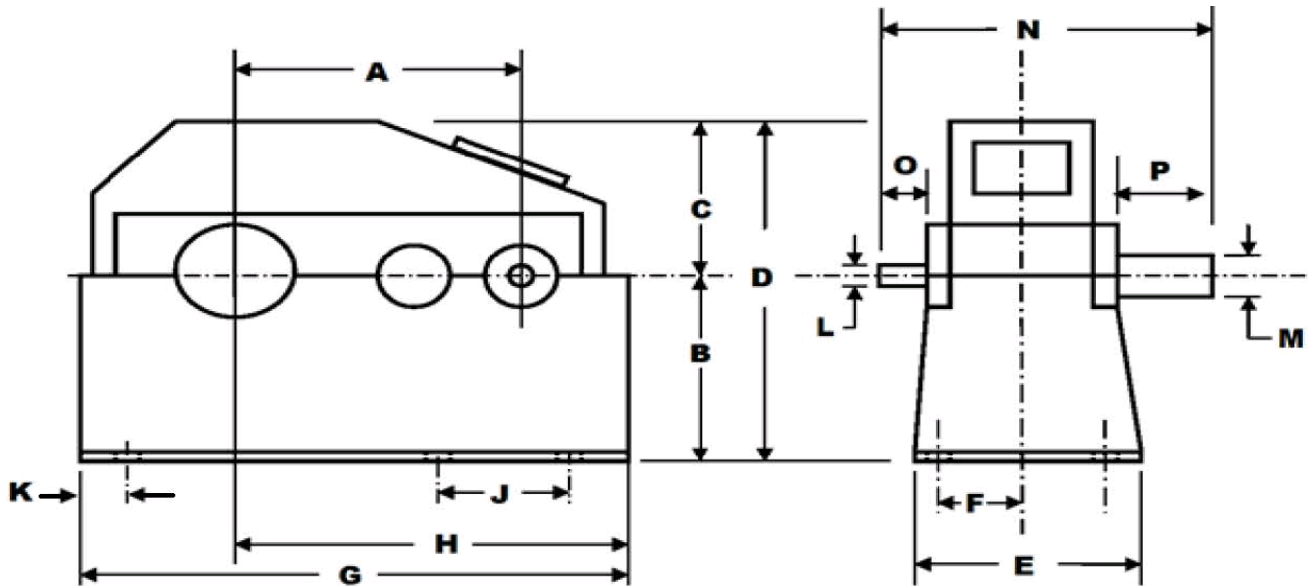

REDUCTION: SINGLE

SERVICE FACTOR: 1.56

TYPE: PARALLEL

GEAR TYPE: HELICAL

BEARING TYPE: ROLLER

WEIGHT: 3800 LBS.

(1725 KG)

A=24.524"

E=25"

J=19.25"

N=45.5"

B=15"

F=11"

K=5.5"

O=4"

C=15"

G=49.5"

L=1.875"

P=9.5"

D=30"

H=33"

M=5.25"

INVENTORY ID: 200803-000-00

**CASEYUSA®**