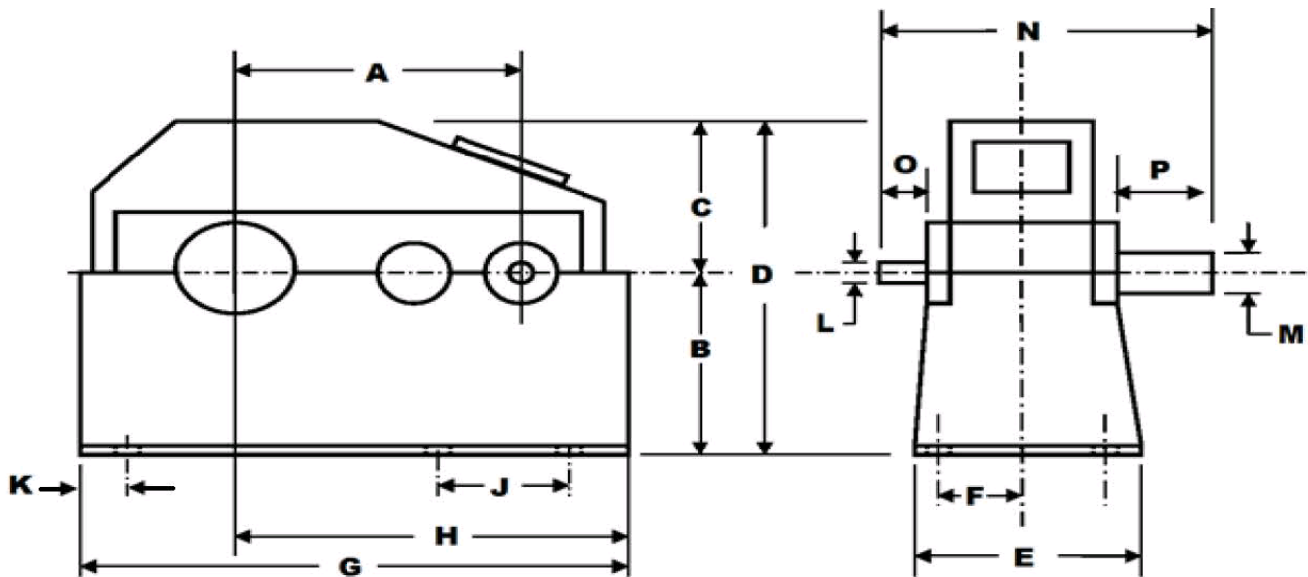

REDUCTION: SINGLE

SERVICE FACTOR: 1.56

TYPE: PARALLEL

GEAR TYPE: HELICAL

BEARING TYPE: ROLLER

WEIGHT: 3800 LBS.

(1725 KG)

A=24.524"

E=25"

J=19.25"

N=42.5"

B=15"

F=11"

K=5.5"

O=4"

C=15"

G=49.5"

L=1.875"

P=9.5"

D=30"

H=33"

M=5.25"

INVENTORY ID: 200802-000-00

CASEYUSA®