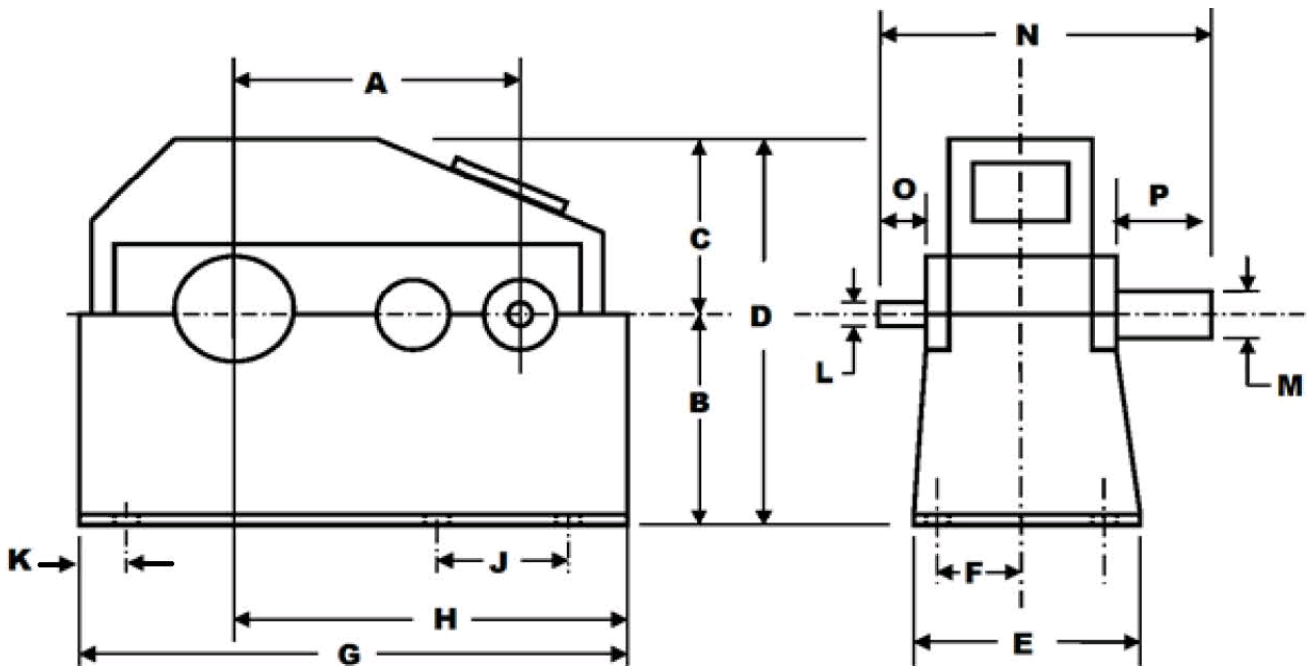

60 HP (45 KW) NUTTALL T15 PARALLEL USED GEAR REDUCER / SPEED REDUCER / GEARBOX

MANUFACTURER: NUTTALL
 MODEL NO.: T15
 SERIAL NO.: 0412-1
 HP RATING: 60 (45 KW)
 INPUT RPM: 500/650
 RATIO: 33.597
 REDUCTION: SINGLE
 SERVICE FACTOR: 1.56
 TYPE: PARALLEL
 GEAR TYPE: HELICAL
 BEARING TYPE: ROLLER
 WEIGHT: 3800 LBS. (1725 KG)

A=24.524"	E=25"	J=19.25"	N=42.5"
B=15"	F=11"	K=5.5"	O=4"
C=15"	G=49.5"	L=1.875"	P=9.5"
D=30"	H=33"	M=5.25"	

INVENTORY ID: 200801-000-00

CASEYUSA®

Revised 5/12/21

Page 1 of 1

CASEY

275 Kappa Drive, Pittsburgh, PA 15238