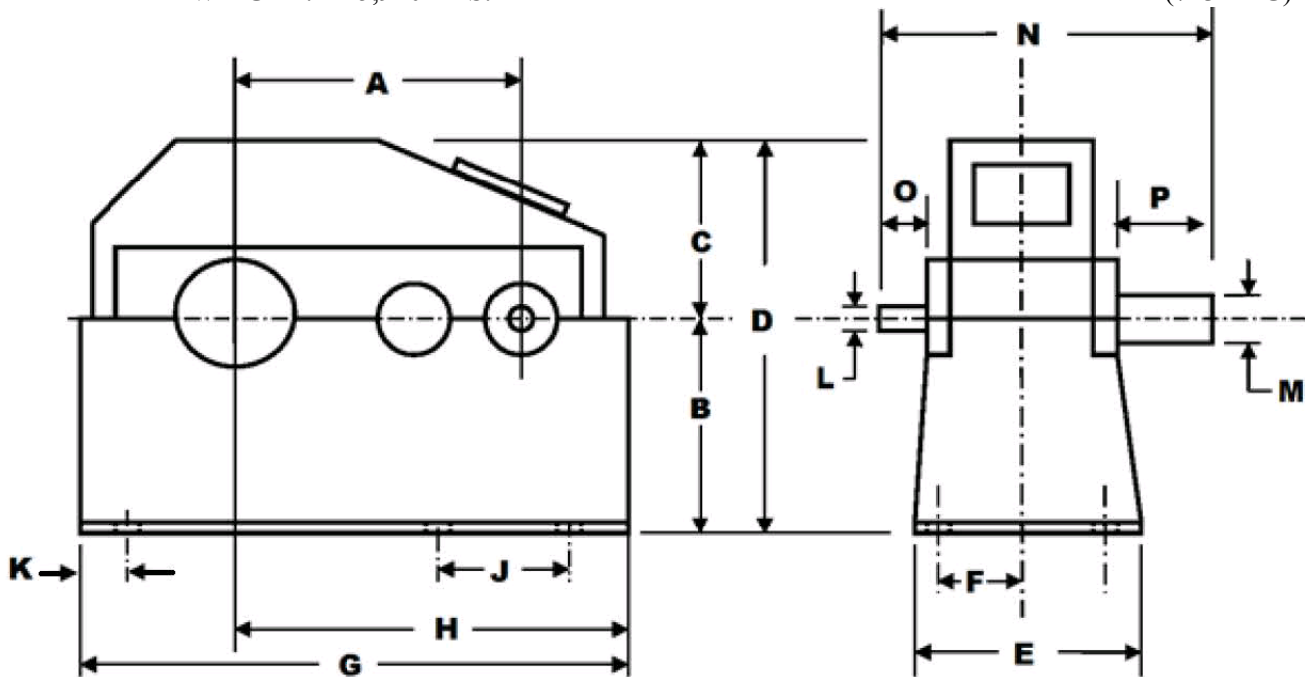

REDUCTION: DOUBLE

SERVICE FACTOR: 1.5

TYPE: PARALLEL

GEAR TYPE: HELICAL

BEARING TYPE: ROLLER

WEIGHT: 15,940 LBS.

(7232 KG)

A=38"

E=45"

J=18"

N=74.75"

B=79"

F=21"

K=18.5"

O=16.75"

C=20"

G=78.5"

L=3.5"

P=10.25"

D=54"

H=54"

M=8.625"

INVENTORY ID: 200793-000-00

CASEYUSA®