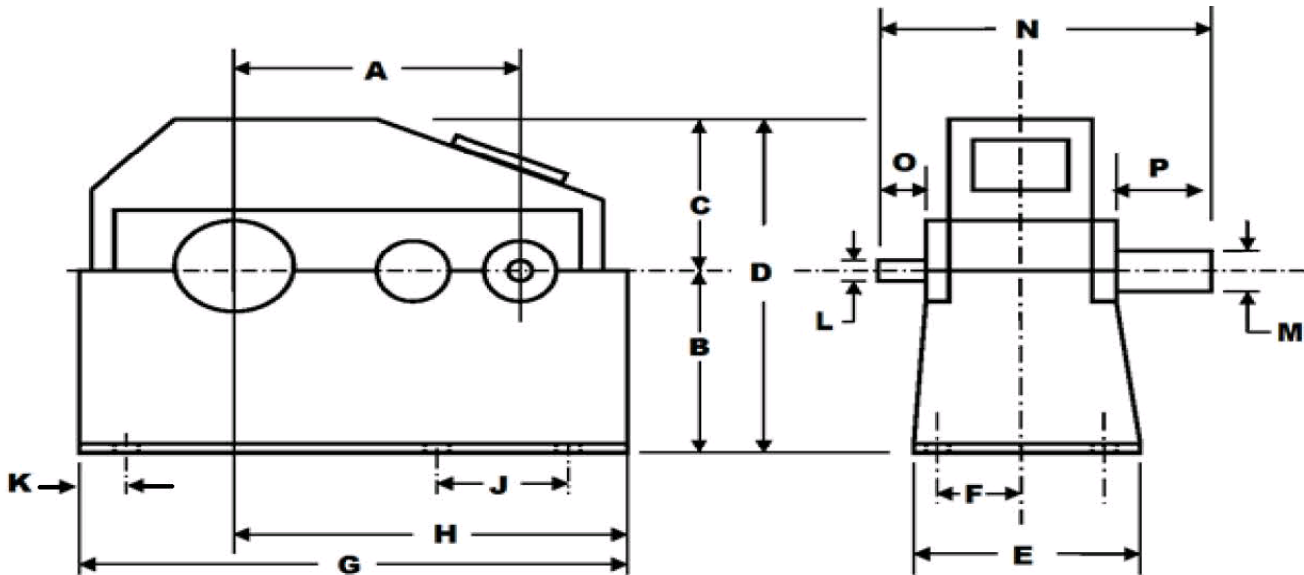

1179 HP (900 KW) DANIELI RN450 USED GEAR REDUCER / SPEED REDUCER / GEARBOX

MANUFACTURER: DANIELI
 MODEL NO.: RN450
 SERIAL NO.: 8020984T
 HP RATING: 1179

(900 KW)

INPUT RPM: 300
 RATIO: 1.4:1
 REDUCTION: SINGLE
 SERVICE FACTOR: 1.0
 TYPE: PARALLEL
 GEAR TYPE: HELICAL
 BEARING TYPE: ROLLER
 WEIGHT: LBS.

(2268 KG)

A=17.71"	E=27.16"	J=24.21"	N=39.56"
B=19.68"	F=9.84"	K=7.28"	O=6.88"
C=19.68"	G=52.75"	L=4.92"	P=8.66"
D=39.37"	H=38.97"	M=6.1"	

INVENTORY ID: 200725-000-00

CASEYUSA®

Revised 4/20/21

Page 1 of 1

CASEY