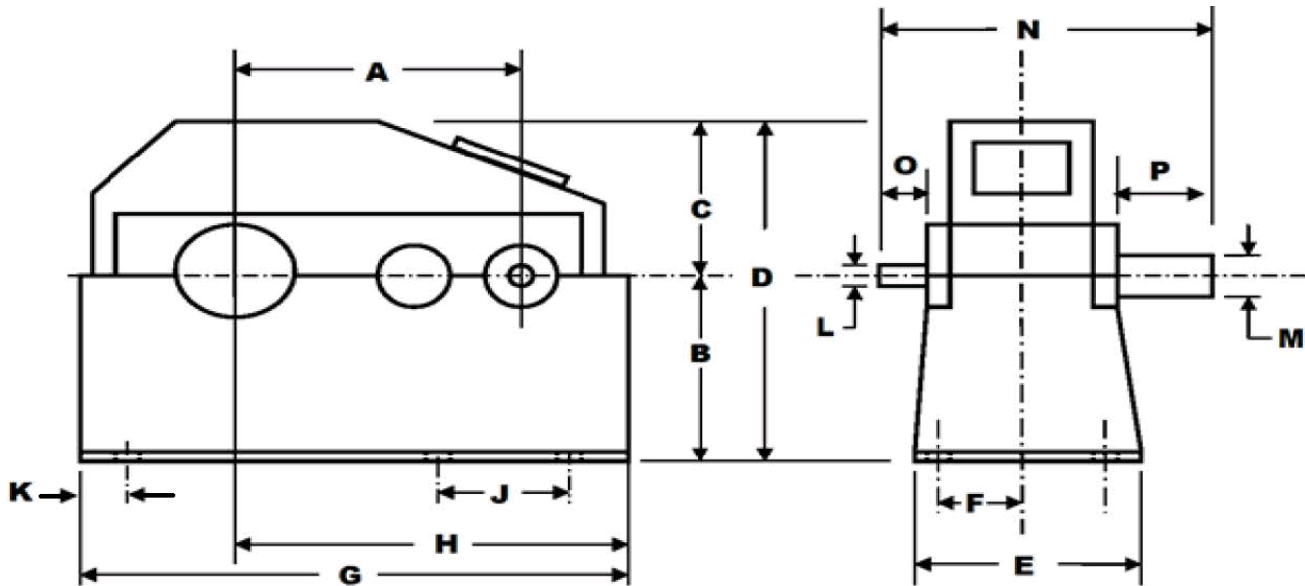

REDUCTION: SINGLE

SERVICE FACTOR: 1.0

TYPE: PARALLEL

GEAR TYPE: HELICAL

BEARING TYPE: ROLLER

WEIGHT: 5000 LBS.

(2268 KG)

A=17.71"

E=27.16"

J=24.21"

N=39.56"

B=19.68"

F=9.84"

K=7.28"

O=6.88"

C=19.68"

G=52.75"

L=4.92"

P=8.66"

D=39.37"

H=38.97"

M=6.1"

INVENTORY ID: 200724-000-00

CASEYUSA®