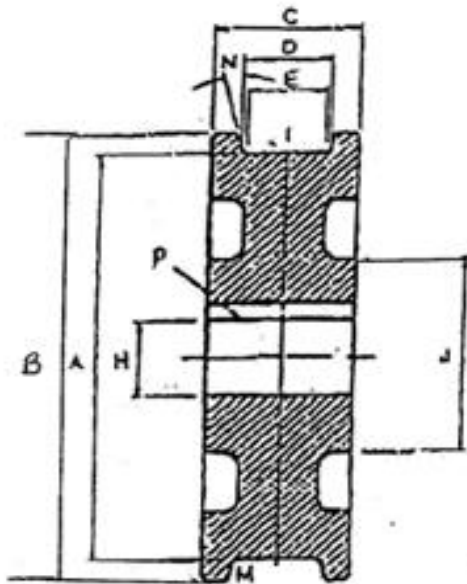

27" CRANE WHEEL

TREAD DIAMETER "A"	27
TREAD TYPE "M"	STRAIGHT
TREAD WIDTH LOWER "E"	5 1/4
BORE DIAMETER "H"	8
OUTSIDE DIAMETER "B"	28 15/16
WIDTH OVER FLANGES "C"	7 1/2
TREAD WIDTH UPPER "D"	5 7/8
HUB DIAMETER "J"	14

INVENTORY ID: 121573-000-00

FIGURE 1