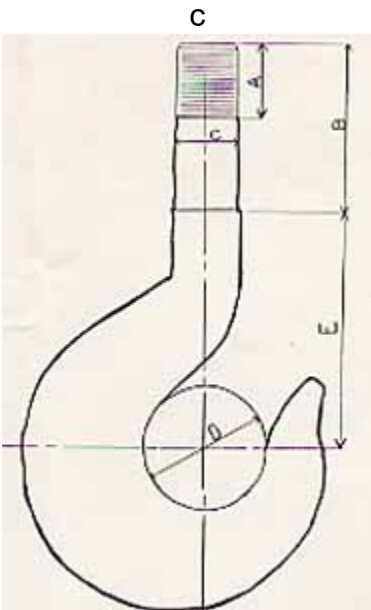

75 TON, CRANE HOOK WITH NUT

CAPACITY	75
A= THREAD LENGTH	6
E= CENTER TO NECK	20
C= THREAD DIAMETER	5 1/2
D= THROAT OPENING	10
B= NECK LENGTH	16
WITH NUT	YES

INVENTORY ID: 121571-000-00