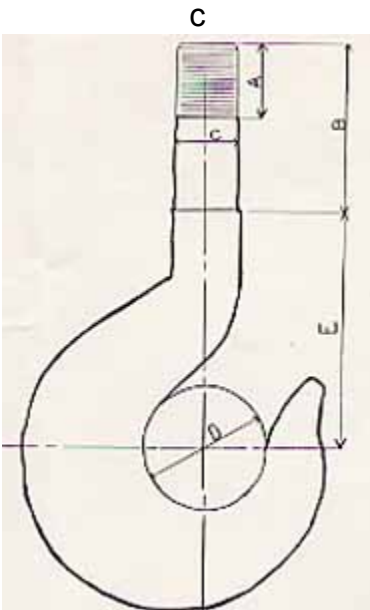

50 TON CRANE HOOK WITH NUT

CAPACITY	50
A= THREAD LENGTH	3 1/2
E= CENTER TO NECK	15
C= THREAD DIAMETER	2 13/16
D= THROAT OPENING	7 1/4
B= NECK LENGTH	9 3/4
WITH NUT	YES

INVENTORY ID: 120107-000-00