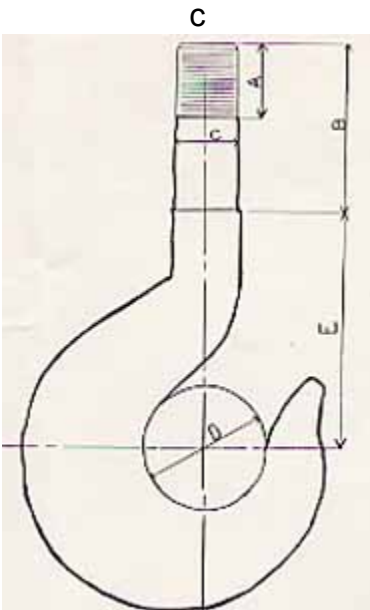

10 TON CRANE HOOK WITH NUT

CAPACITY	10
A= THREAD LENGTH	3 5/8'
E= CENTER TO NECK	15
C= THREAD DIAMETER	3 1/8
D= THROAT OPENING	4
B= NECK LENGTH	9 1/2
WITH NUT	YES

INVENTORY ID: 120102-000-00