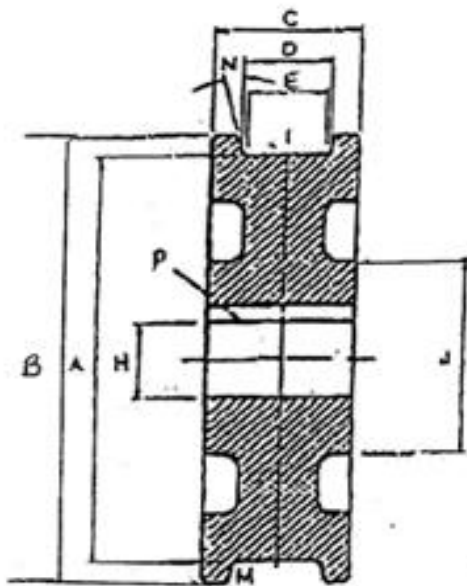

27" CRANE WHEEL

TREAD DIAMETER "A"	27"
TREAD TYPE "M"	STRAIGHT
TREAD WIDTH LOWER "E"	4 3/8"
BORE DIAMETER "H"	7 3/8"
OUTSIDE DIAMETER "B"	29 1/2"
WIDTH OVER FLANGES "C"	7"
TREAD WIDTH UPPER "D"	5"
HUB DIAMETER "J"	14"

INVENTORY ID: 119776-000-00

FIGURE 1