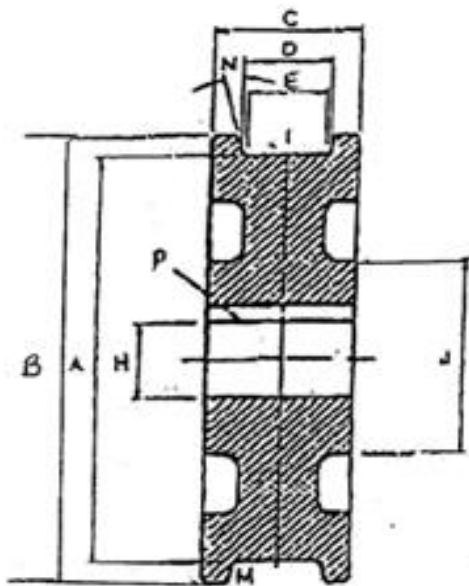

## 27" CRANE WHEEL

TREAD DIAMETER "A"	27"
TREAD TYPE "M"	STRAIGHT
TREAD WIDTH LOWER "E"	4 1/4"
BORE DIAMETER "H"	6 1/2"
OUTSIDE DIAMETER "B"	29 1/2"
WIDTH OVER FLANGES "C"	7"
TREAD WIDTH UPPER "D"	4 3/4"
HUB DIAMETER "J"	14 1/4"

**INVENTORY ID: 119771-000-00**

FIGURE 1