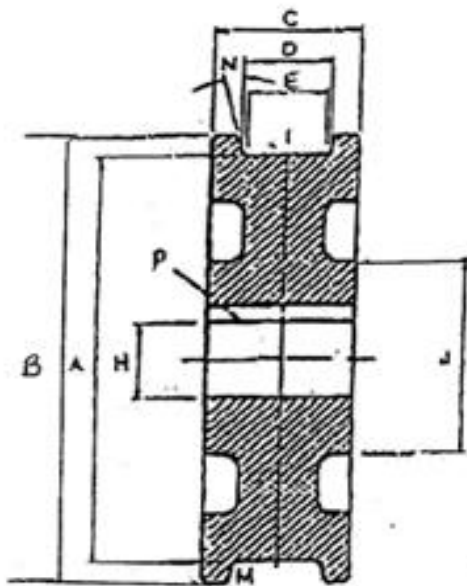

21" CRANE WHEEL

TREAD DIAMETER "A"	21"
TREAD TYPE "M"	STRAIGHT
TREAD WIDTH LOWER "E"	2 3/8"
BORE DIAMETER "H"	6"
OUTSIDE DIAMETER "B"	22 3/4"
WIDTH OVER FLANGES "C"	4 1/2"
TREAD WIDTH UPPER "D"	2 3/4"
HUB DIAMETER "J"	11 3/4"

INVENTORY ID: 119769-000-00

FIGURE 1