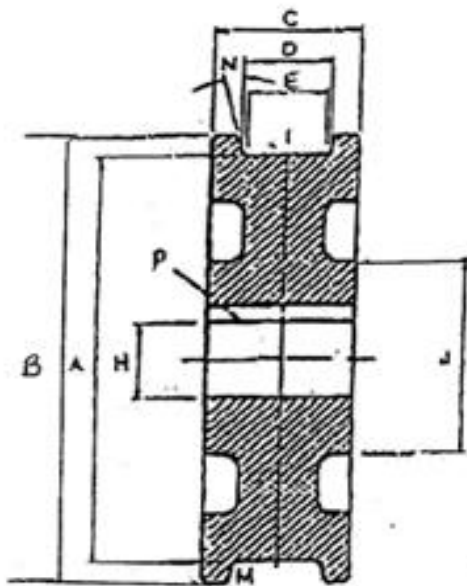

27" CRANE WHEEL

TREAD DIAMETER "A"	27"
TREAD TYPE "M"	TAPERED
TREAD WIDTH LOWER "E"	4 1/8"
BORE DIAMETER "H"	6 1/2"
OUTSIDE DIAMETER "B"	29 1/8"
WIDTH OVER FLANGES "C"	6 1/4"
TREAD WIDTH UPPER "D"	4 5/8"
HUB DIAMETER "J"	14 1/2"

INVENTORY ID: 119768-000-00

FIGURE 1