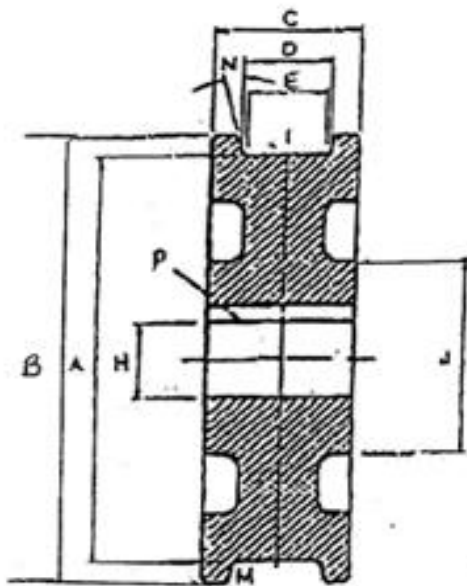

27" CRANE WHEEL

TREAD DIAMETER "A"	27"
TREAD TYPE "M"	STRAIGHT
TREAD WIDTH LOWER "E"	4 1/4"
BORE DIAMETER "H"	7 1/2"
OUTSIDE DIAMETER "B"	29"
WIDTH OVER FLANGES "C"	7"
TREAD WIDTH UPPER "D"	5"
HUB DIAMETER "J"	14 1/2"

INVENTORY ID: 119767-000-00

FIGURE 1