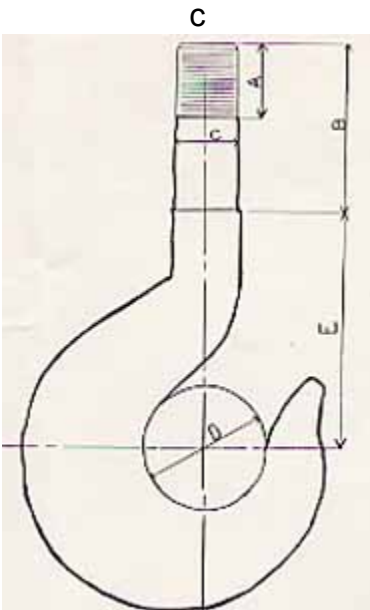

15 TON CRANE HOOK WITH NUT

CAPACITY	15
A= THREAD LENGTH	2 1/2
E= CENTER TO NECK	7 1/4
C= THREAD DIAMETER	2 3/8
D= THROAT OPENING	4 1/4
B= NECK LENGTH	7
WITH NUT	YES

INVENTORY ID: 119269-000-00