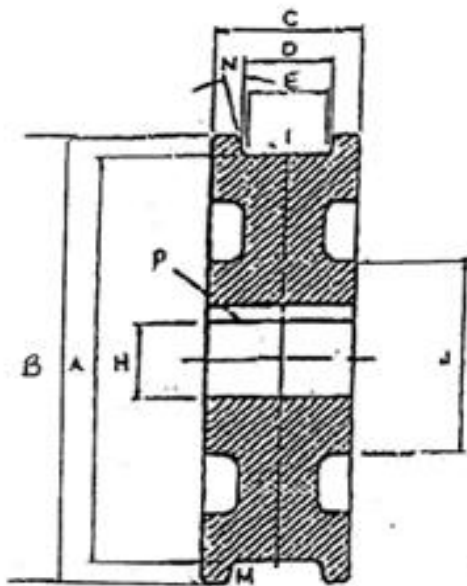

27" CRANE WHEEL

TREAD DIAMETER "A"	26.790"
TREAD TYPE "M"	STRAIGHT
TREAD WIDTH LOWER "E"	5.250"
BORE DIAMETER "H"	8.500"
OUTSIDE DIAMETER "B"	29"
WIDTH OVER FLANGES "C"	8.00"
TREAD WIDTH UPPER "D"	5.750"
HUB DIAMETER "J"	15"

INVENTORY ID: 118544-000-00

FIGURE 1