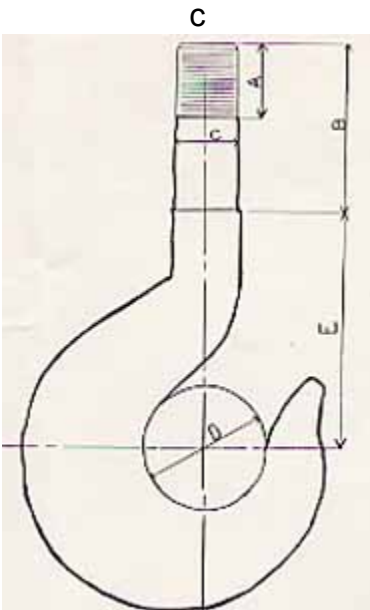

60 TON CRANE HOOK WITH NUT

CAPACITY	60
A= THREAD LENGTH	5 1/2"
E= CENTER TO NECK	18"
C= THREAD DIAMETER	4 7/8"
D= THROAT OPENING	8"
B= NECK LENGTH	20"
WITH NUT	YES

INVENTORY ID: 117804-000-00