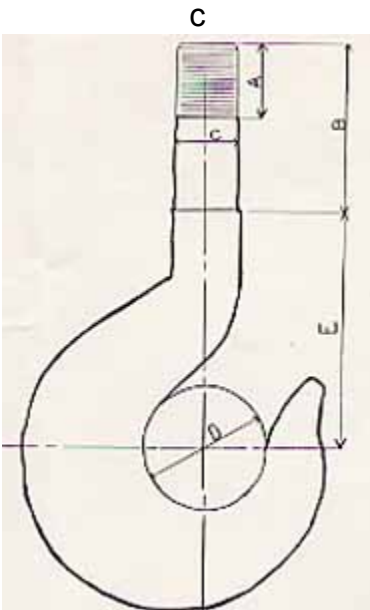

85 TON CRANE HOOK WITH NUT

CAPACITY	85
A= THREAD LENGTH	6"
E= CENTER TO NECK	35"
C= THREAD DIAMETER	6"
D= THROAT OPENING	10 1/4"
B= NECK LENGTH	10"
WITH NUT	YES

INVENTORY ID: 117802-000-00