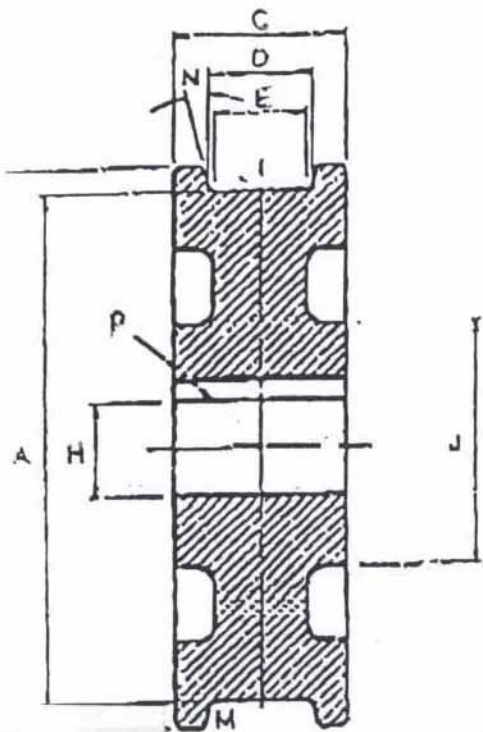

23 5/8" CRANE WHEEL (SET OF 4) UNUSED

TREAD DIAMETER "A"	23 5/8
TREAD TYPE "M"	STRAIGHT
TREAD WIDTH LOWER "E"	3 1/4
BORE DIAMETER "H"	6.7
OUTSIDE DIAMETER "B"	26
WIDTH OVER FLANGES "C"	6 1/4
TREAD WIDTH UPPER "D"	
HUB DIAMETER "J"	

INVENTORY ID: 115945-000-00

FIGURE 1