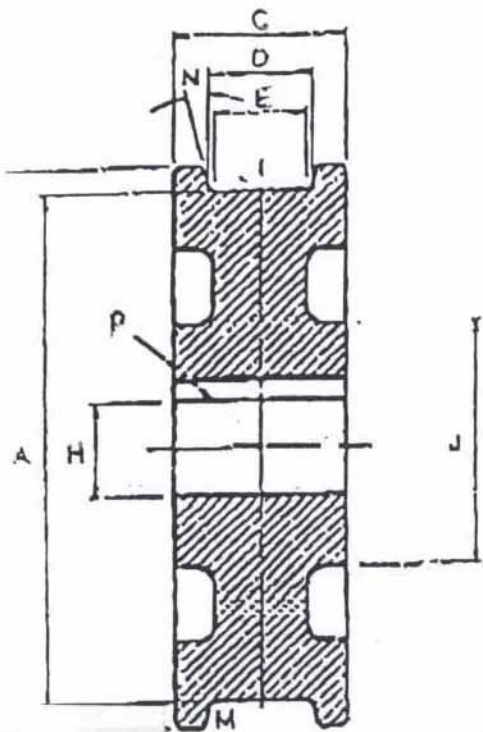

## 23 3/4" CRANE WHEEL (SET OF 4) UNUSED

TREAD DIAMETER "A"	23 3/4
TREAD TYPE "M"	STRAIGHT
TREAD WIDTH LOWER "E"	3
BORE DIAMETER "H"	6.7
OUTSIDE DIAMETER "B"	26
WIDTH OVER FLANGES "C"	6 1/4
TREAD WIDTH UPPER "D"	
HUB DIAMETER "J"	

**INVENTORY ID: 115944-000-00**

FIGURE 1