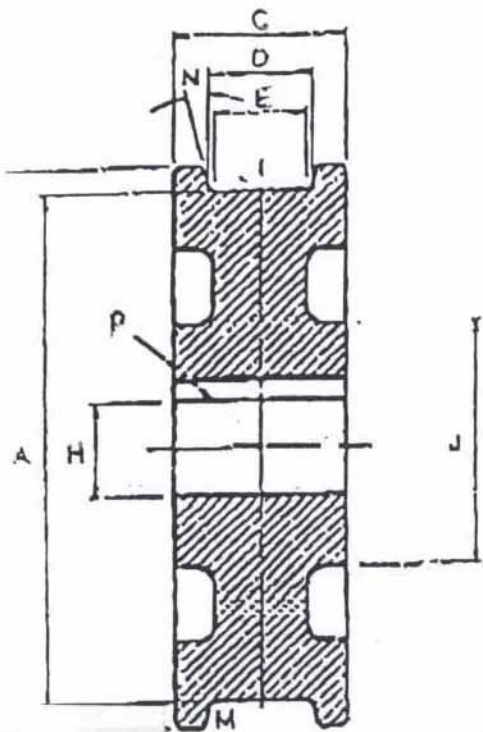

27" CRANE WHEEL (SET OF 4) UNUSED

TREAD DIAMETER "A"	27
TREAD TYPE "M"	TAPERED
TREAD WIDTH LOWER "E"	4 3/8
BORE DIAMETER "H"	6.3
OUTSIDE DIAMETER "B"	29
WIDTH OVER FLANGES "C"	8
TREAD WIDTH UPPER "D"	
HUB DIAMETER "J"	

INVENTORY ID: 115931-000-00

FIGURE 1