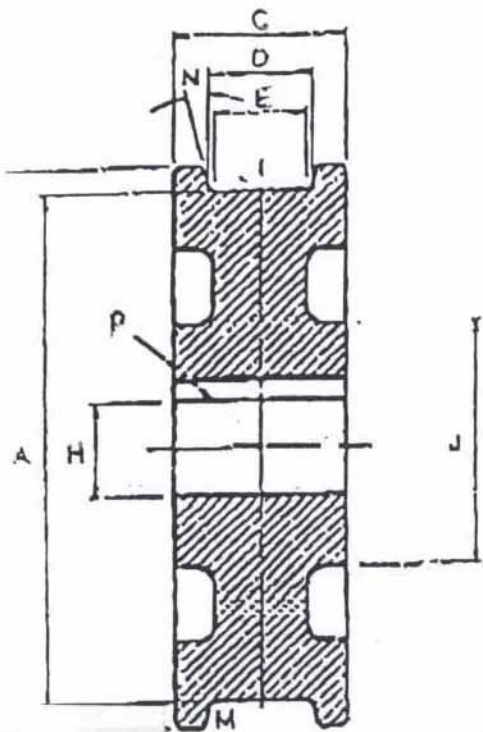

27" CRANE WHEEL (SET OF 4) UNUSED

TREAD DIAMETER "A"	27
TREAD TYPE "M"	TAPERED
TREAD WIDTH LOWER "E"	6
BORE DIAMETER "H"	6.8
OUTSIDE DIAMETER "B"	29
WIDTH OVER FLANGES "C"	8
TREAD WIDTH UPPER "D"	
HUB DIAMETER "J"	

INVENTORY ID: 115922-000-00

FIGURE 1