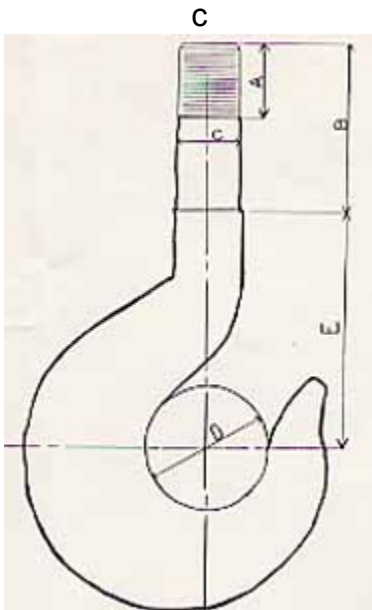

40 TON CRANE HOOK WITH NUT

CAPACITY	40
A= THREAD LENGTH	4 1/4
E= CENTER TO NECK	11
C= THREAD DIAMETER	3 3/4 - 6 THD
D= THROAT OPENING	5
B= NECK LENGTH	11 1/2
WITH NUT	YES

INVENTORY ID: 115514-000-00