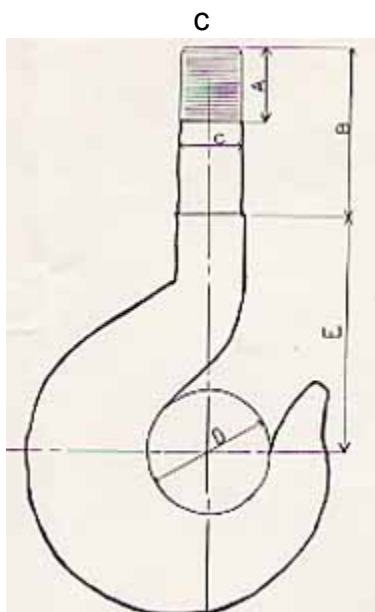

30 TON CRANE HOOK

| | |
|--------------------|-------|
| CAPACITY | 30 |
| A= THREAD LENGTH | 2 1/4 |
| E= CENTER TO NECK | 7 |
| C= THREAD DIAMETER | 2 1/4 |
| D= THROAT OPENING | 3 |
| B= NECK LENGTH | 6 |
| WITH NUT | NO |