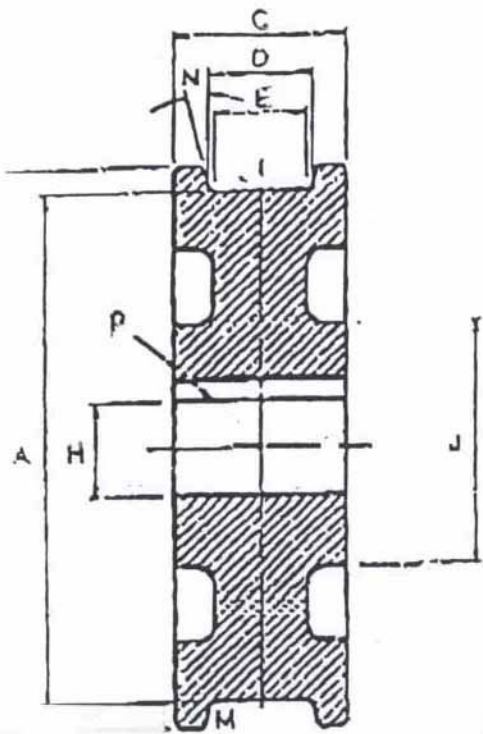

## 27" CRANE WHEEL

TREAD DIAMETER "A"	27"
TREAD TYPE "M"	STRAIGHT
TREAD WIDTH LOWER "E"	3 1/2"
BORE DIAMETER "H"	7.247"
OUTSIDE DIAMETER "B"	29"
WIDTH OVER FLANGES "C"	6 1/2"
TREAD WIDTH UPPER "D"	4 1/4"
HUB DIAMETER "J"	12"

**INVENTORY ID: 115498-000-00**

FIGURE 1