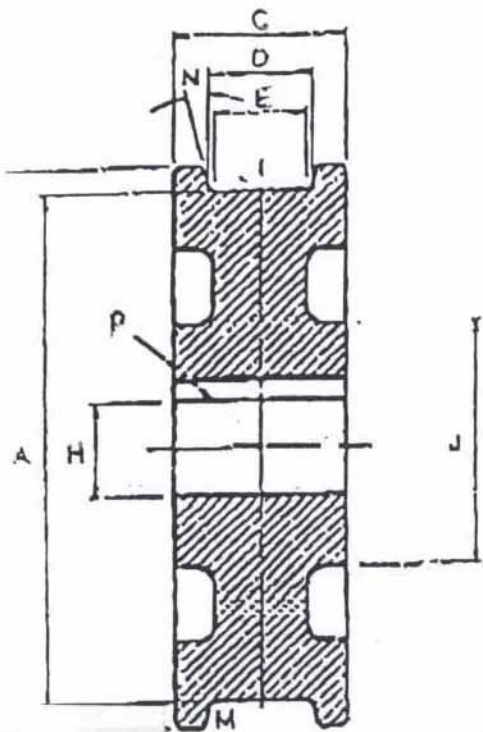

27" CRANE WHEEL

TREAD DIAMETER "A"	27"
TREAD TYPE "M"	TAPERED
TREAD WIDTH LOWER "E"	3 1/2"
BORE DIAMETER "H"	7.249"
OUTSIDE DIAMETER "B"	29"
WIDTH OVER FLANGES "C"	6 1/2"
TREAD WIDTH UPPER "D"	4 1/4"
HUB DIAMETER "J"	12"

INVENTORY ID: 115487-000-00

FIGURE 1