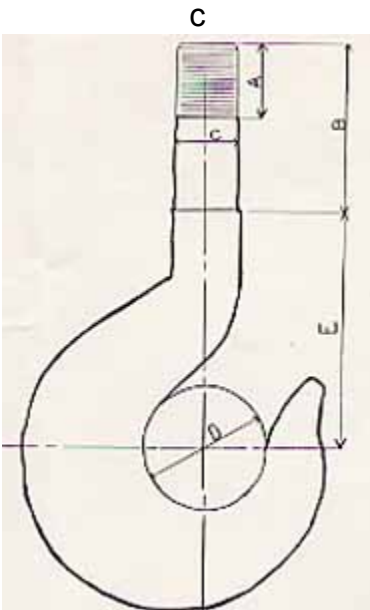

## 20 TON CRANE HOOK WITH NUT

CAPACITY	20
A= THREAD LENGTH	2
E= CENTER TO NECK	7
C= THREAD DIAMETER	2 1/4
D= THROAT OPENING	4
B= NECK LENGTH	7 3/4
WITH NUT	YES

INVENTORY ID: 115243-000-00