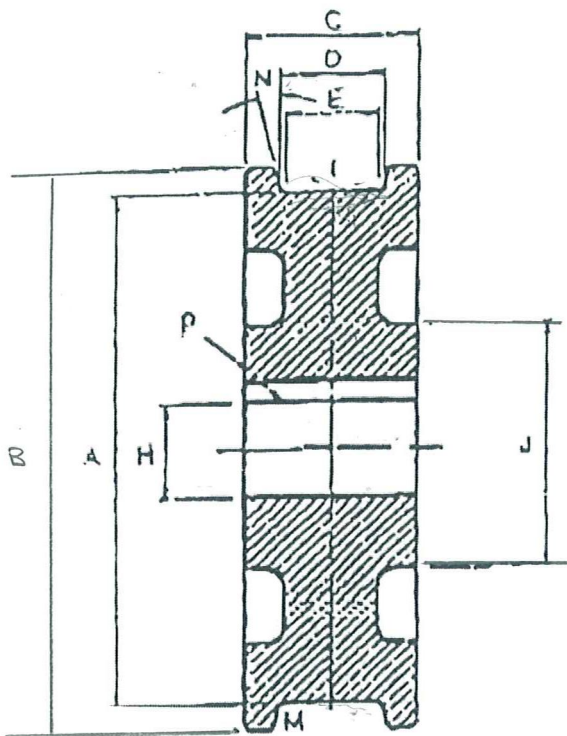

22" CRANE WHEEL

TREAD DIAMETER "A"	22
TREAD TYPE "M"	STRAIGHT
TREAD WIDTH LOWER "E"	4 3/8
BORE DIAMETER "H"	6 5/8
OUTSIDE DIAMETER "B"	24
WIDTH OVER FLANGES "C"	6 1/2
TREAD WIDTH UPPER "D"	4 7/8
HUB DIAMETER "J"	11

INVENTORY ID: 114906-000-00

FIGURE 1

CASEY