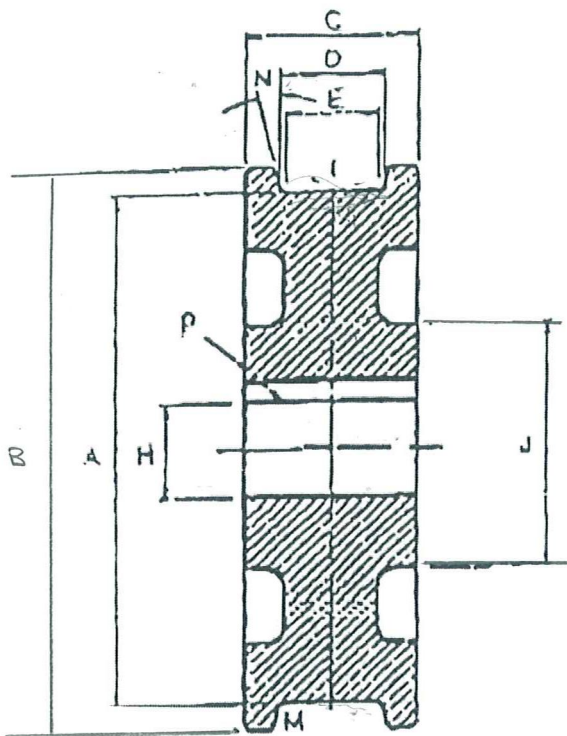

22" CRANE WHEEL

TREAD DIAMETER "A"	22
TREAD TYPE "M"	STRAIGHT
TREAD WIDTH LOWER "E"	4 3/8
BORE DIAMETER "H"	6
OUTSIDE DIAMETER "B"	24
WIDTH OVER FLANGES "C"	6 1/2
TREAD WIDTH UPPER "D"	4 7/8
HUB DIAMETER "J"	11

INVENTORY ID: 114903-000-00

FIGURE 1

CASEY