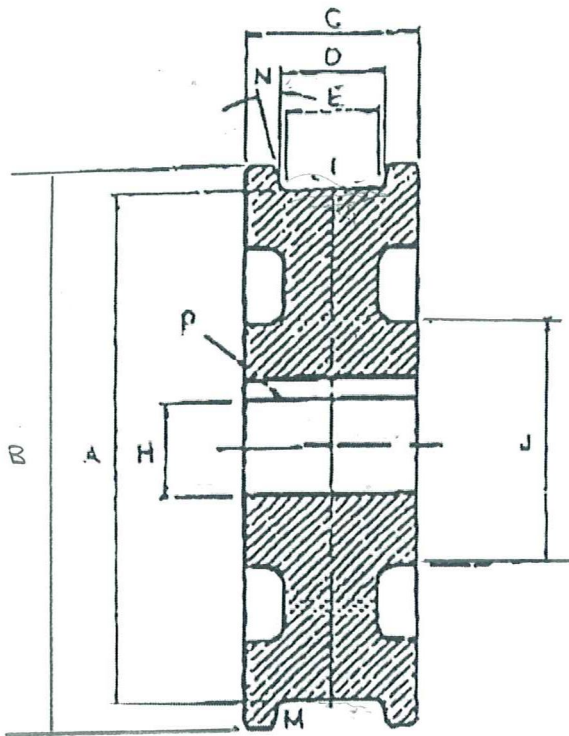

27" CRANE WHEEL

TREAD DIAMETER "A"	27
TREAD TYPE "M"	STRAIGHT
TREAD WIDTH LOWER "E"	4 3/4
BORE DIAMETER "H"	6 3/4 THRU 5
OUTSIDE DIAMETER "B"	29 1/2
WIDTH OVER FLANGES "C"	7 1/2
TREAD WIDTH UPPER "D"	5 1/4
HUB DIAMETER "J"	14 3/4

INVENTORY ID: 114894-000-00

FIGURE 1

CASEY