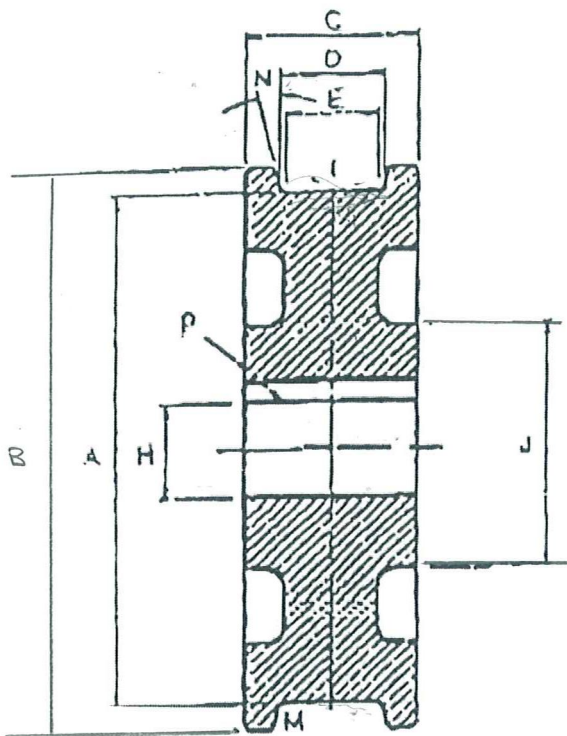

27" CRANE WHEEL

TREAD DIAMETER "A"	27
TREAD TYPE "M"	STRAIGHT
TREAD WIDTH LOWER "E"	5
BORE DIAMETER "H"	7 7/16
OUTSIDE DIAMETER "B"	29
WIDTH OVER FLANGES "C"	7 1/2
TREAD WIDTH UPPER "D"	5 5/8
HUB DIAMETER "J"	14

INVENTORY ID: 114892-000-00

FIGURE 1

CASEY