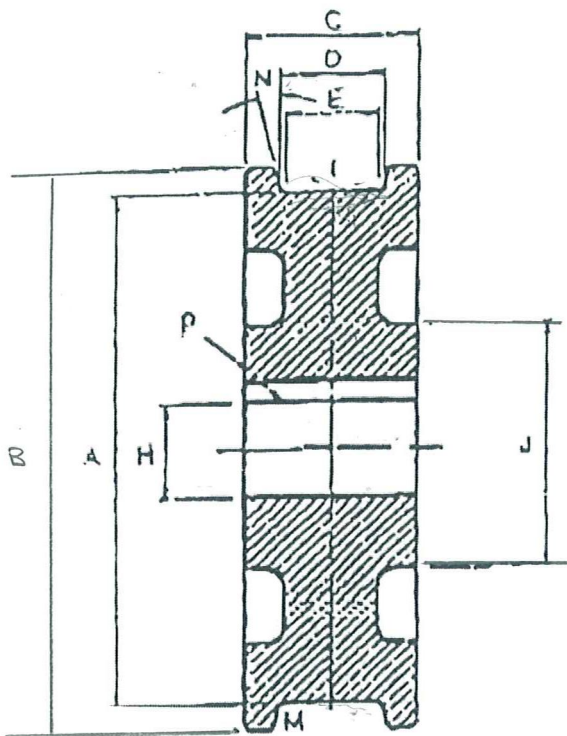

21" CRANE WHEEL

TREAD DIAMETER "A"	21
TREAD TYPE "M"	STRAIGHT
TREAD WIDTH LOWER "E"	2 1/2
BORE DIAMETER "H"	4 3/16
OUTSIDE DIAMETER "B"	23
WIDTH OVER FLANGES "C"	5
TREAD WIDTH UPPER "D"	3 1/2
HUB DIAMETER "J"	10 1/4

INVENTORY ID: 114890-000-00

FIGURE 1