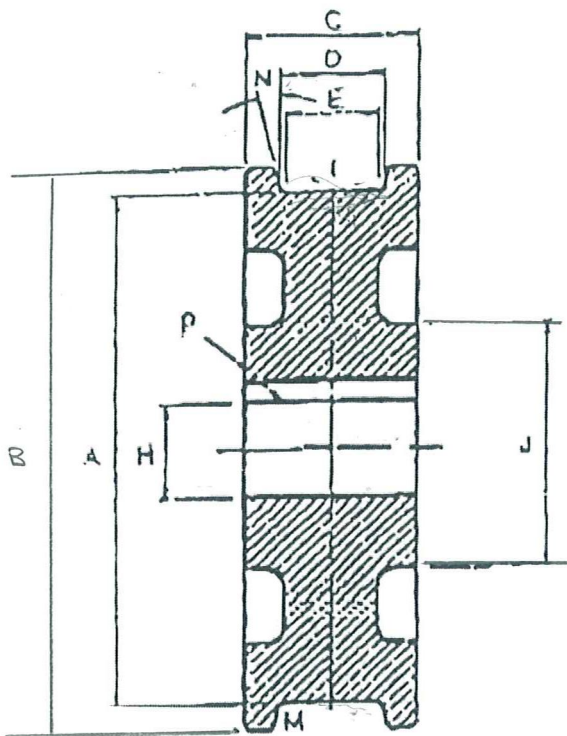

## 15" CRANE WHEEL

TREAD DIAMETER "A"	14 3/4
TREAD TYPE "M"	STRAIGHT
TREAD WIDTH LOWER "E"	2 5/8
BORE DIAMETER "H"	3 3/8
OUTSIDE DIAMETER "B"	17"
WIDTH OVER FLANGES "C"	4 3/4
TREAD WIDTH UPPER "D"	3 1/4
HUB DIAMETER "J"	

**INVENTORY ID: 114884-000-00**

FIGURE 1

**CASEY**