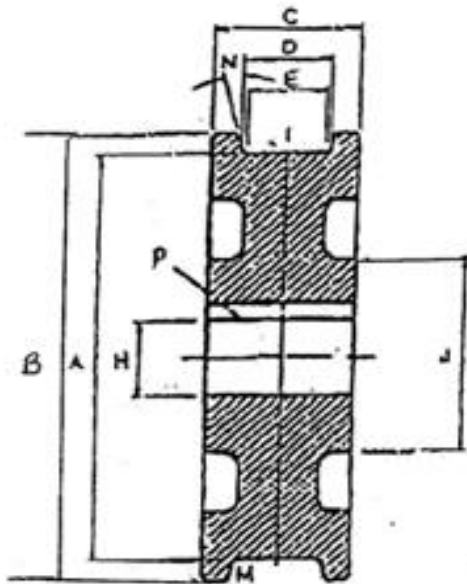

## 15" CRANE WHEEL

TREAD DIAMETER "A"	14 7/8
TREAD TYPE "M"	STRAIGHT
TREAD WIDTH LOWER "E"	2 1/2
BORE DIAMETER "H"	4
OUTSIDE DIAMETER "B"	16 3/4"
WIDTH OVER FLANGES "C"	4 1/2
TREAD WIDTH UPPER "D"	3
HUB DIAMETER "J"	8

**INVENTORY ID: 114877-000-00**

FIGURE 1