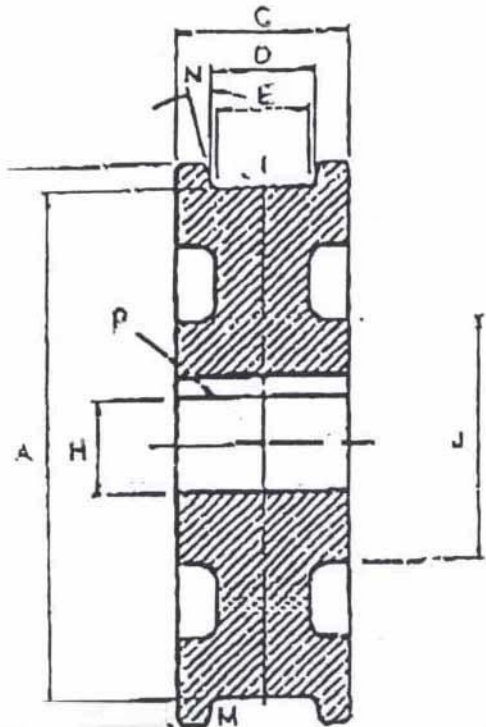

27" CRANE WHEEL

TREAD DIAMETER "A"	27
TREAD TYPE "M"	STRAIGHT
TREAD WIDTH LOWER "E"	3 5/8
BORE DIAMETER "H"	6 3/4
OUTSIDE DIAMETER "B"	29
WIDTH OVER FLANGES "C"	7
TREAD WIDTH UPPER "D"	4 1/2
HUB DIAMETER "J"	14