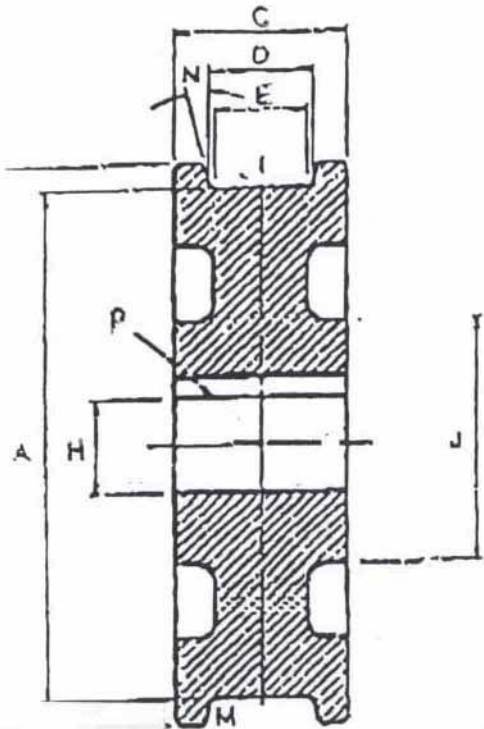

27" CRANE WHEEL

TREAD DIAMETER "A"	27
TREAD TYPE "M"	TAPERED
TREAD WIDTH LOWER "E"	4 1/8
BORE DIAMETER "H"	6 3/4
OUTSIDE DIAMETER "B"	29
WIDTH OVER FLANGES "C"	6 1/2
TREAD WIDTH UPPER "D"	4 3/4
HUB DIAMETER "J"	12