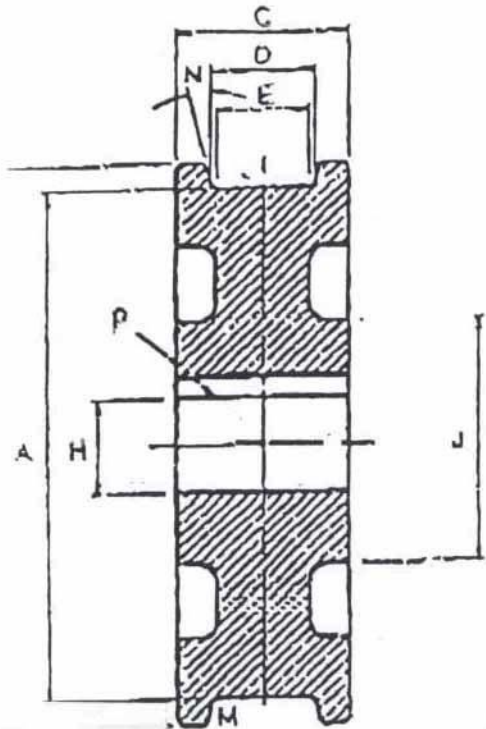

27" CRANE WHEEL

TREAD DIAMETER "A"	27
TREAD TYPE "M"	TAPERED
TREAD WIDTH LOWER "E"	4 1/8
BORE DIAMETER "H"	6 1/2
OUTSIDE DIAMETER "B"	29
WIDTH OVER FLANGES "C"	6 1/4
TREAD WIDTH UPPER "D"	4 3/4
HUB DIAMETER "J"	12 1/2