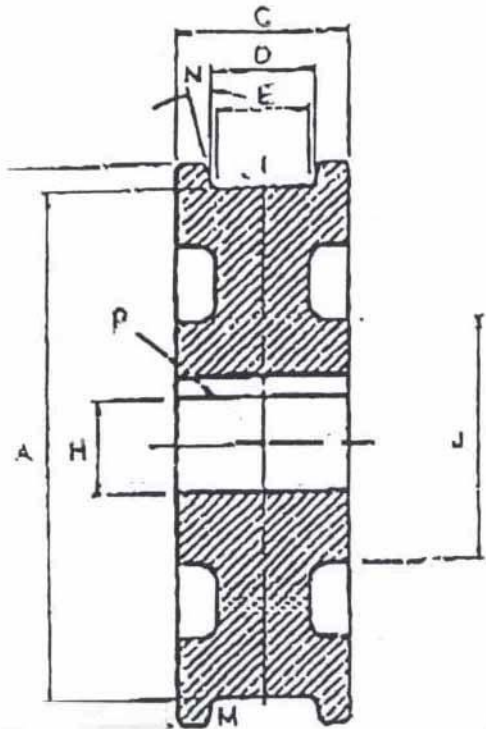

27" CRANE WHEEL

TREAD DIAMETER "A"	27
TREAD TYPE "M"	STRAIGHT
TREAD WIDTH LOWER "E"	4 1/4
BORE DIAMETER "H"	6 3/4
OUTSIDE DIAMETER "B"	29
WIDTH OVER FLANGES "C"	6 1/4
TREAD WIDTH UPPER "D"	5
HUB DIAMETER "J"	12