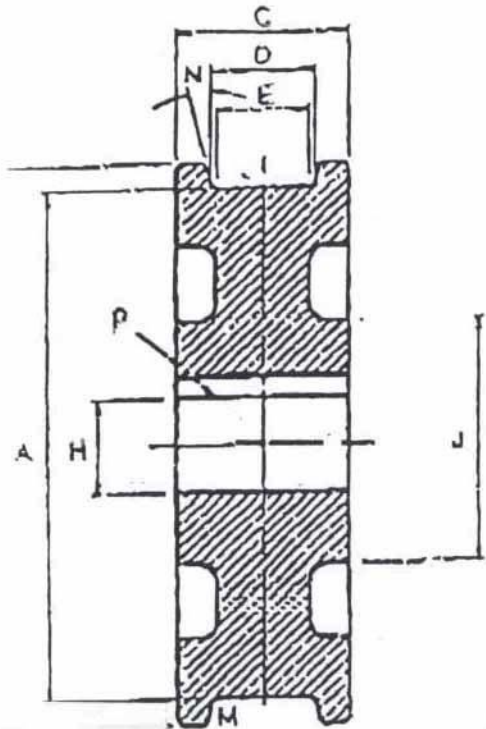

## 27" CRANE WHEEL

TREAD DIAMETER "A"	27
TREAD TYPE "M"	TAPERED
TREAD WIDTH LOWER "E"	4 1/4
BORE DIAMETER "H"	6 3/4
OUTSIDE DIAMETER "B"	29
WIDTH OVER FLANGES "C"	6 1/8
TREAD WIDTH UPPER "D"	4 3/4
HUB DIAMETER "J"	12