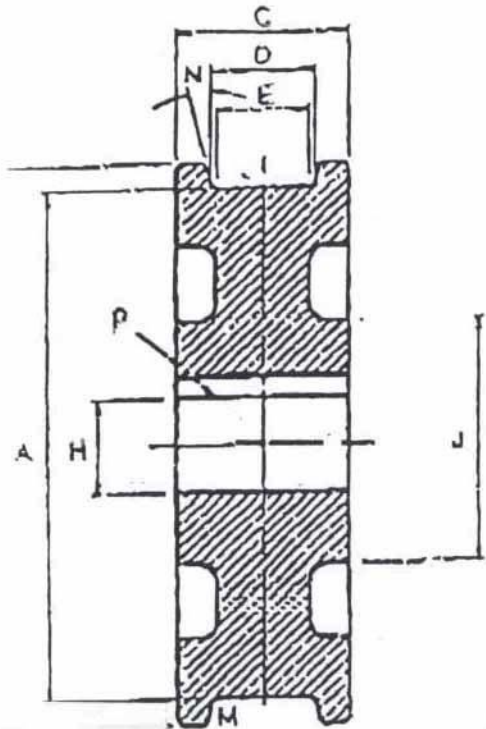

27" CRANE WHEEL

TREAD DIAMETER "A"	27
TREAD TYPE "M"	TAPERED
TREAD WIDTH LOWER "E"	4 1/4
BORE DIAMETER "H"	5 3/4
OUTSIDE DIAMETER "B"	29
WIDTH OVER FLANGES "C"	6 1/2
TREAD WIDTH UPPER "D"	4 3/4
HUB DIAMETER "J"	14 1/2