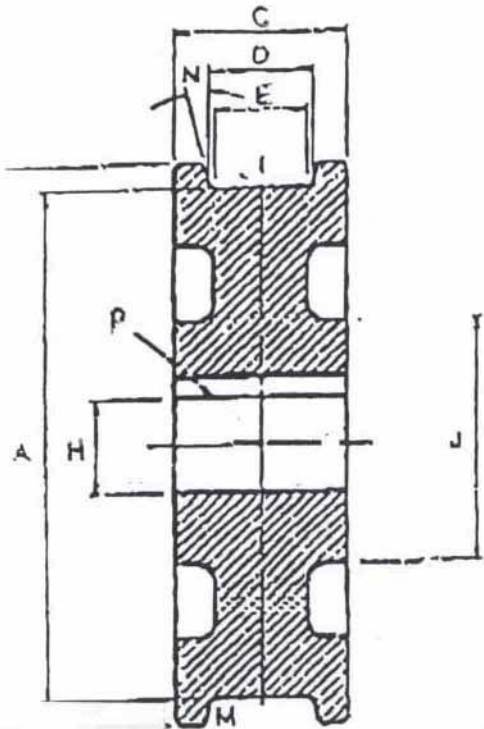

## 27" CRANE WHEEL

TREAD DIAMETER "A"	27
TREAD TYPE "M"	TAPERED
TREAD WIDTH LOWER "E"	4 1/4
BORE DIAMETER "H"	6 3/8
OUTSIDE DIAMETER "B"	29
WIDTH OVER FLANGES "C"	6 1/4
TREAD WIDTH UPPER "D"	4 3/4
HUB DIAMETER "J"	