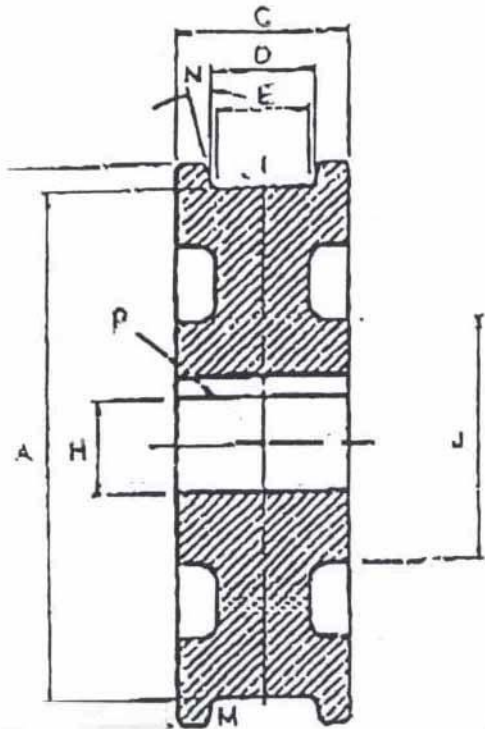

27" CRANE WHEEL

TREAD DIAMETER "A"	27
TREAD TYPE "M"	TAPERED
TREAD WIDTH LOWER "E"	4
BORE DIAMETER "H"	6 5/8
OUTSIDE DIAMETER "B"	29
WIDTH OVER FLANGES "C"	6 1/4
TREAD WIDTH UPPER "D"	4 5/8
HUB DIAMETER "J"	14 1/2