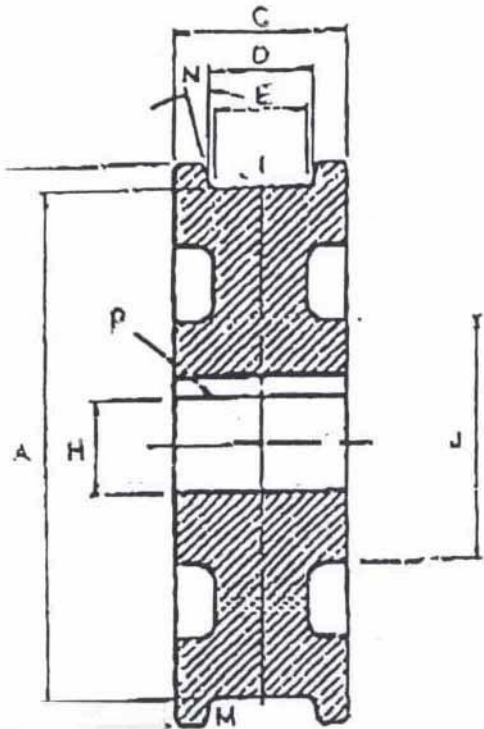

27" CRANE WHEEL

TREAD DIAMETER "A"	27
TREAD TYPE "M"	TAPERED
TREAD WIDTH LOWER "E"	4
BORE DIAMETER "H"	6 1/2
OUTSIDE DIAMETER "B"	29
WIDTH OVER FLANGES "C"	6 1/4
TREAD WIDTH UPPER "D"	4 5/8
HUB DIAMETER "J"	14 1/4