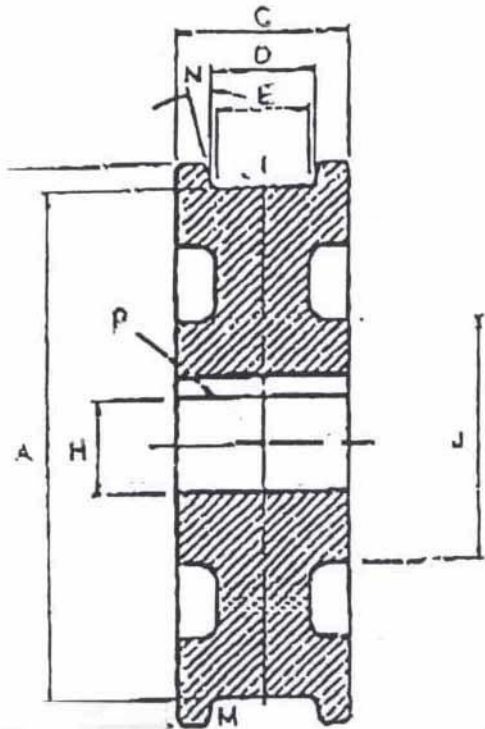

27" CRANE WHEEL

TREAD DIAMETER "A"	27
TREAD TYPE "M"	TAPERED
TREAD WIDTH LOWER "E"	5 1/4
BORE DIAMETER "H"	6 1/2
OUTSIDE DIAMETER "B"	29
WIDTH OVER FLANGES "C"	7 1/2
TREAD WIDTH UPPER "D"	6
HUB DIAMETER "J"	13 1/2