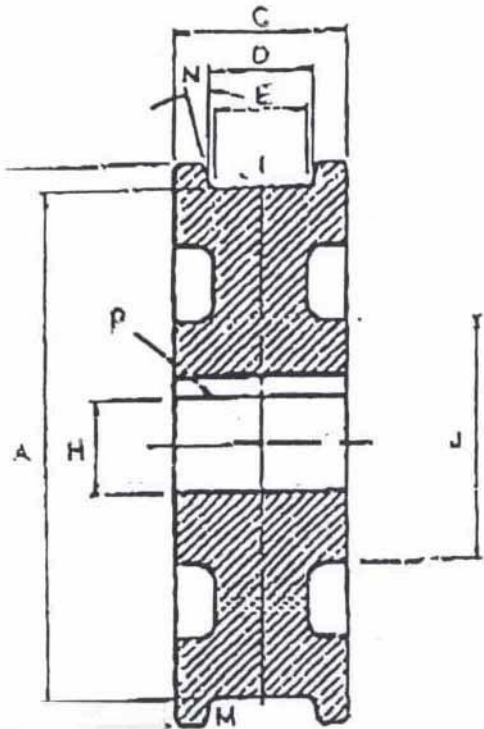

27" CRANE WHEEL

TREAD DIAMETER "A"	27
TREAD TYPE "M"	TAPERED
TREAD WIDTH LOWER "E"	5
BORE DIAMETER "H"	7 1/4
OUTSIDE DIAMETER "B"	29
WIDTH OVER FLANGES "C"	7 1/4
TREAD WIDTH UPPER "D"	5 7/8
HUB DIAMETER "J"	12