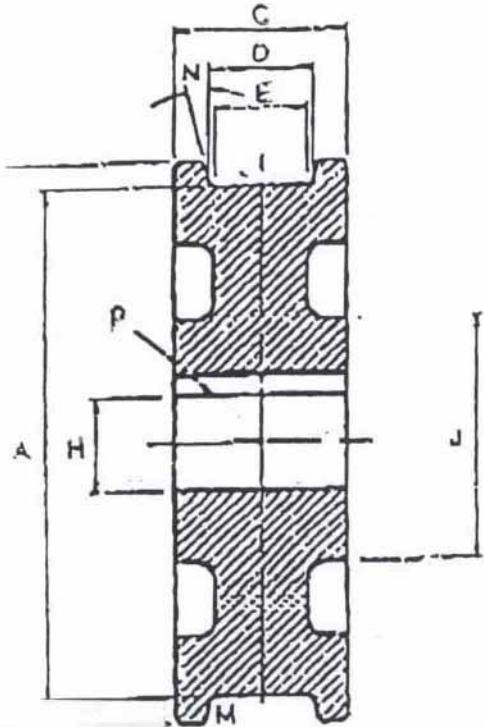

27" CRANE WHEEL

TREAD DIAMETER "A"	27
TREAD TYPE "M"	TAPERED
TREAD WIDTH LOWER "E"	5 1/8
BORE DIAMETER "H"	7
OUTSIDE DIAMETER "B"	29
WIDTH OVER FLANGES "C"	7
TREAD WIDTH UPPER "D"	6
HUB DIAMETER "J"	14 1/2