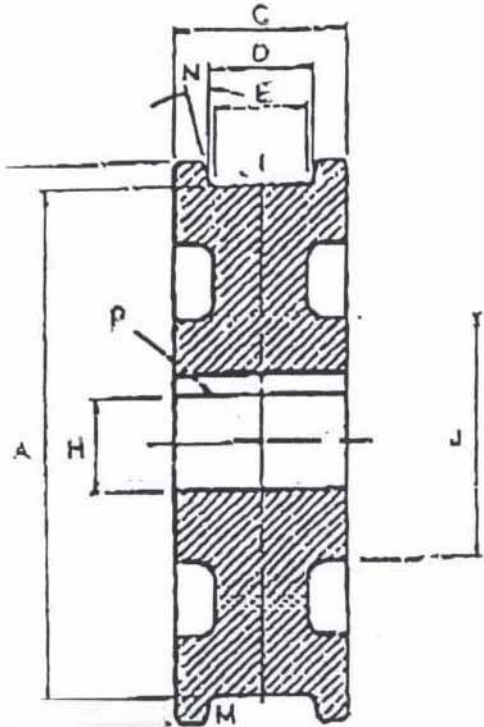

27" CRANE WHEEL

TREAD DIAMETER "A"	27
TREAD TYPE "M"	TAPERED
TREAD WIDTH LOWER "E"	5
BORE DIAMETER "H"	7 1/2
OUTSIDE DIAMETER "B"	29
WIDTH OVER FLANGES "C"	7 1/2
TREAD WIDTH UPPER "D"	5 3/4
HUB DIAMETER "J"	13 1/2