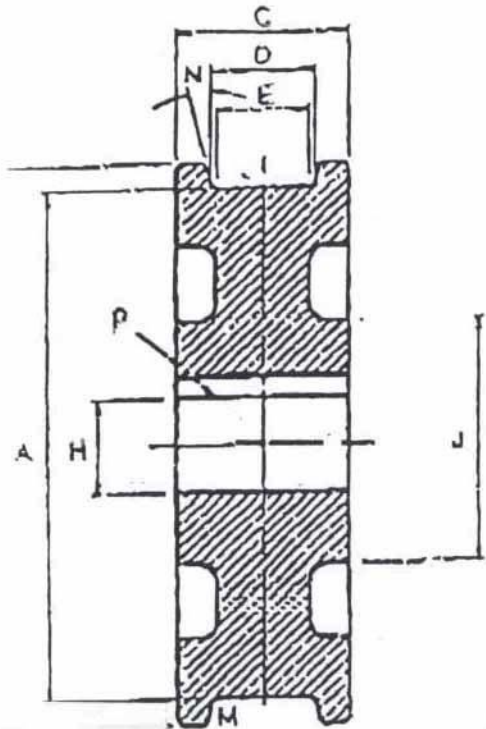

## 27" CRANE WHEEL

|                        |          |
|------------------------|----------|
| TREAD DIAMETER "A"     | 27       |
| TREAD TYPE "M"         | STRAIGHT |
| TREAD WIDTH LOWER "E"  | 5 1/2    |
| BORE DIAMETER "H"      | 7 1/2    |
| OUTSIDE DIAMETER "B"   | 29       |
| WIDTH OVER FLANGES "C" | 7 1/2    |
| TREAD WIDTH UPPER "D"  | 6 1/4    |
| HUB DIAMETER "J"       | 13 1/2   |

FIGURE 1

INVENTORY ID: 114791-000-00